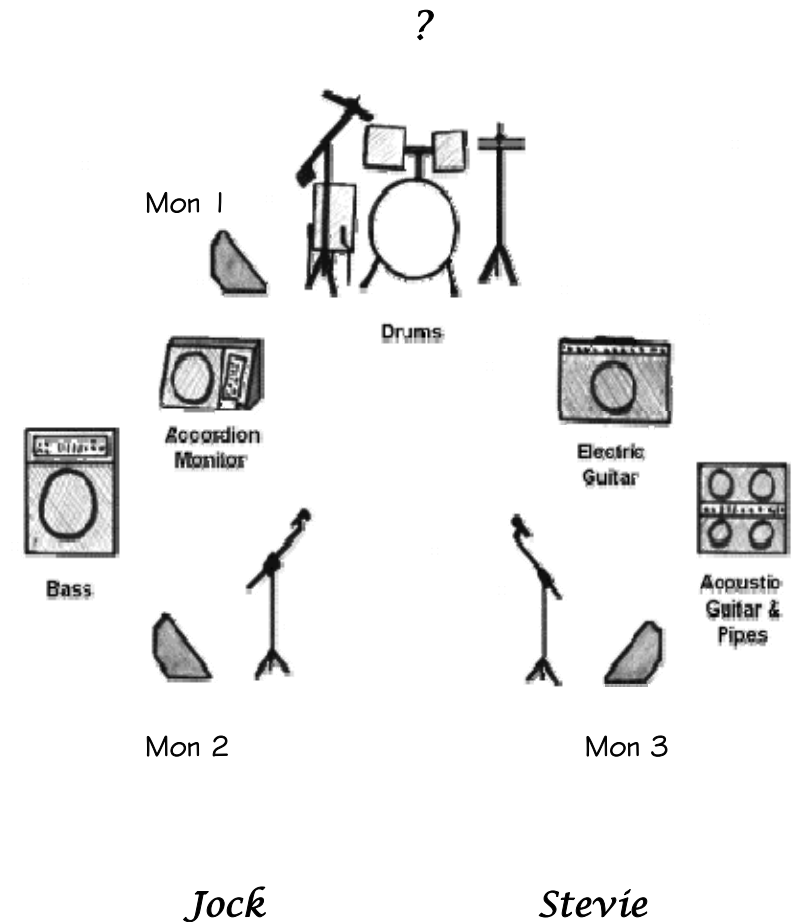

Box O' Bananas Stage Plan

Ch	Member	Description	Microphone	Stand	Monitors
1	Drummer	Kick	AKG D112	short	1,2 & 3
2		Snare	Sm 57	short	1
3		Hi hat	451	short	
4		Rack tom 1	Sennheiser E604	clip	
5		Rack tom 2	Sennheiser E604	clip	
6		Floor tom 3	Sennheiser E604	clip	
7		Overhead	Sm 81	tall	
8		Overhead	Sm 81	tall	
9	Jock	Voc. s/r	Sm 58 Beta	tall	1 & 2
10		Accordion r/h lower keyboard mic	Beyer Dynamic TG 815 Passive. (supplied)		1,2 & 3
11		Accordion r/h higher keyboard mic	Beyer Dynamic TG 815 Passive. (supplied)		1,2 & 3
12		Midi bass	Di from module.		1,2 & 3
13	Stevie	Voc. s/l	Sm 58 Beta	tall	1,2 & 3
14		Acoustic guitar & Midi Bagpipes.	Post Di taken from the back of the Tracie Elliot acoustic amp.		1,2 & 3
15		Electric guitar	Sm 57 on bottom 1 X 12 cab.	short	1,2 & 3

Box O' Bananas are used to working with a three way monitor mix. If this is not possible, then a two way monitor mix will be required.